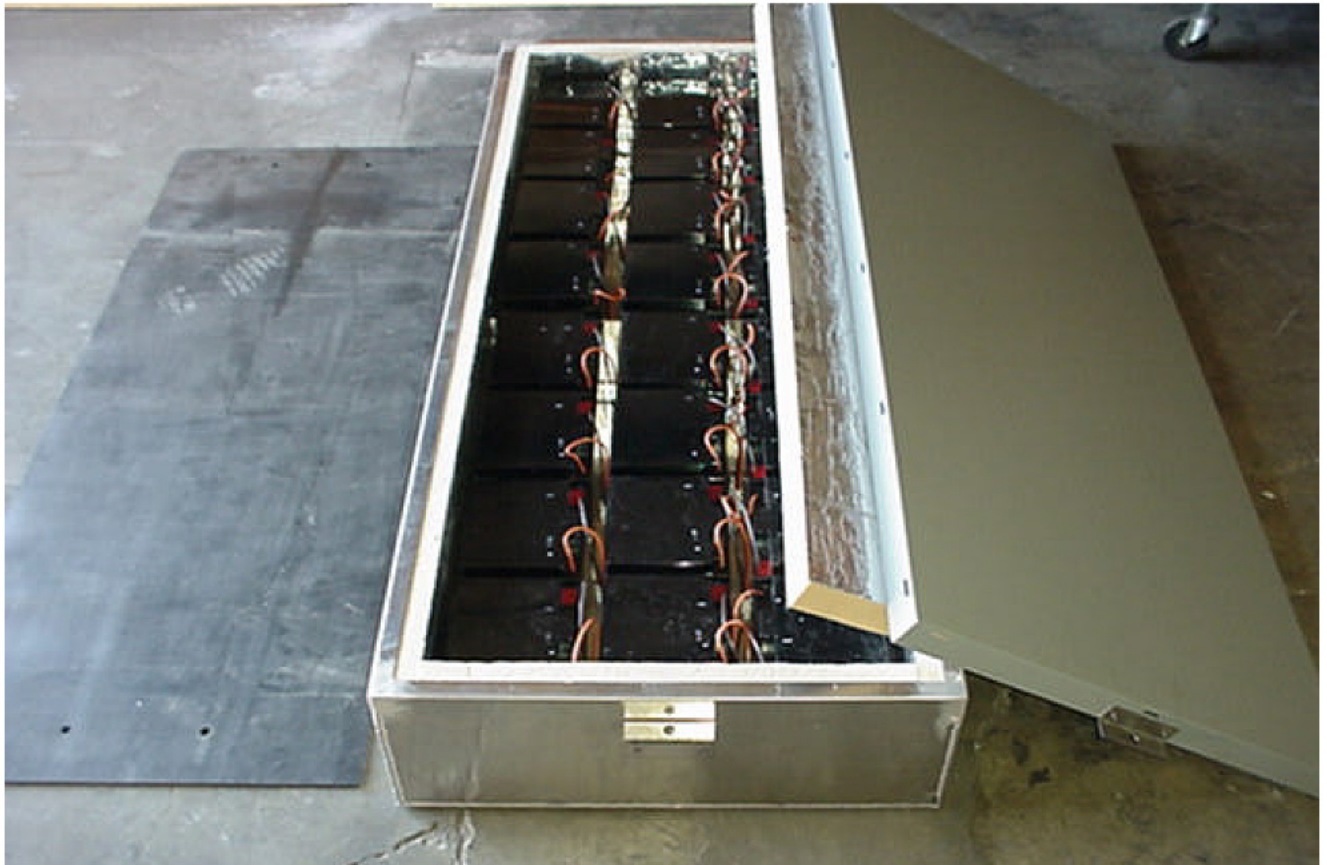

# Battery Box

*Supporting Communication Infrastructure*

Call 1-800-342-0878

*The PWR Outside Battery Box Extends the Life of Remote Cabinet Batteries.*

**300Ahr N-mod Filled With 3 Strings of 100Ahr Batteries**