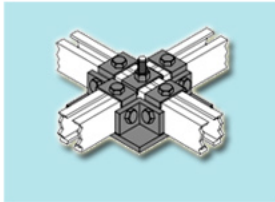

Structural Telecom Hardware

Call 1-800-342-0878

PWR LLC offers a complete line of hardware!

Auxiliary Framing

Auxiliary Frame Channel, Auxiliary Framing Bar, Framing Angle with Attachment Holes, Wall Angle Attachment Kits, Support Kits, and Aux channel with Isolation Bushings, Framing Clip Kits with Bolts (Single & Double), Framing Splice Kits - with Block (Seismic), Plates (Seismic), Internal or External. Anti-Slip Kits for Cable Rack to Aux Channel, "T" Junction and "X" Junction Kits, Junction Kits for Aux Framing with 3 or 5 Hole Plates, Intersection Kits, Crossover Kits, and More!

Cable Racks

Cable Racks with Solid Stringers, with Tubular Stringers, with C-Channel Stringers, Trough Style, with Solid Stringers and Junction Holes, with C-Channel Stringers and Strap Holes, with Junction Holes (Trough Style), with Solid Strings and 2 Junction Holes, with Universal Inside/outside, Cable Rack Bends with 90° Horizontal, Cable Rack pans, Pivot Splice Assemblies (and Continuity), Cable Support Tube Kits, "T" Pivot Assemblies (and Continuity), Adjustable Vertical Splice Assemblies, and More!

Hardware

Phillips Pan Head and Round Head Mounting and Machine Screws, Hex Head Cap Screws, Hex Head Lag Screws, Carriage Bolts, Toggle Bolts, J Bolts, V Bolts, J and V Bolt Plates, Internal and External Tooth Lock Washers, Flat Washers, Heavy Hex Nuts, Machine Screw Expansion Shield, Lag Expansion Shields, Drop-In Anchors, and More!